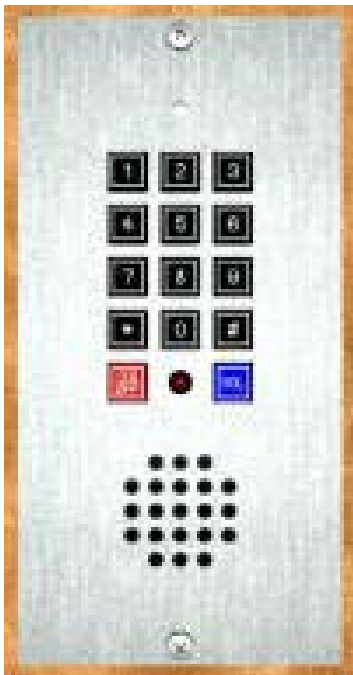

SETEC Elevators

7662 Pebble Drive, Fort Worth, Texas 76118
Phone: 817-284-4430 ▲ Fax: 817-284-4436

SETEC Elevators Announces New High-Tech Residential Elevator Package to Include High Performance Keypad Speakerphones

March 27, 2007 – SETEC Elevators, www.SetecElevators.com, a Texas independent elevator contractor, has established a strategic partnership with K-Tech International, Inc. to provide state-of-the-art technology to home elevator packages.

New High-Tech Phone

This Keypad Speakerphone is the premium emergency communication solution for the home elevator.

It boasts:

- Ease of Use
- Clear Dial Tone
- State-of-the-Art Technology
- Affordable Application
- And Sleek Design

But it doesn't cost more because it does not require a hinged cover box. Now, you can save money over the traditional costly and bulky phone boxes by adding this high-performance keypad speaker phone.

It mounts flush behind a standard brushed stainless steel faceplate, which has been designed to match your car operating panel and other stainless steel elevator fixtures.

The Keypad Speakerphone is easy to operate. Pressing the ON button gives a loud and clear dial tone. The keypad is now active to dial any phone number. When the call is completed it automatically turns off or you can press the OFF button to disconnect the call. For your convenience, there is a volume control button that increases or decreases the volume allowing you to control the sound quality of each call.

Best of all there, is no hinged door or handset to bump into or get in your way. The brushed stainless steel finish is robust and distinctive. This phone is made to compliment all fine cabs and finishes.